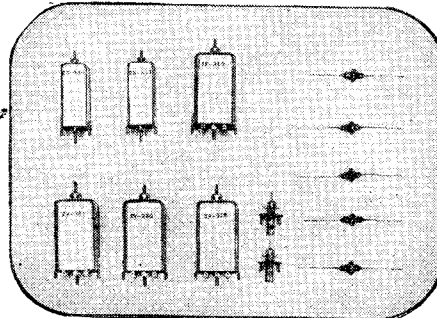

No sale less than $2.00. All prices FOB New York City. Add 25c to cover postage. 20% Deposit required with all orders. All Prices subject to change without notice.

A. M. RADIO SALES COMPANY

345 CANAL ST.
NEW YORK CITY 13, N. Y.

73 DE W2BOT

MISCELLANEOUS

3 A.G. Bakelite fuse Post	$.25
4 A.G. Bakelite fuse Post	.25
Circuit Breakers—Heinemann—5 Amp	.95
PL259A Coax Connector and Socket, Silver Plated for RG8U and RG11U	.60 pr.
Right Angle Adapter M359A	.30
7 Ft. Telescopic Ant.	1.00
Variable Ceramicon 4-30 mmf. 7-45 mmf.	.25
Filament Transformer: 5 volts @ 4 amp. 110 volt pri. open frame, porcelain standoffs, Mfd. by G.E.	1.50
0 to 15 DC Milliammeter, Simpson 3 1/2"	2.95
Bakelite case	
Pilot Light Assy. 1" Ruby Jewel complete with 110 v. AC Candelabra base bulb	.50
12 v. Edwards' Buzzer complete with push button	.40
Rectifier, Copper oxide. Full wave 110 VAC Input, 100 VDC @ 1 amp. output	3.50
Solenoid, 6VDC Complete with plunger and mtg. Bracket	1.25
Microphone, T 17 with push to talk switch	
Cord and plug	.59
Sound powered phones, TS 10K (unused) Pr.	25.00
10-Point Jones Connector—Male & Female	1.00

SYNCHRONOUS MOTOR

1/2" shaft 110 v. AC 60 cy. 4/5, 1, 1 1/5, 1 1/2 RPM. 2.2 watts. Mfg. by Hayden Mfg. Co. $1.75

TELEVISION I. F. KIT

Video and Sound I.F. System including Peaking Coils

Complete **$11.97**

- Stagger tuned
- HI-Definition Picture
- 4 M.C. band width
- Sound rejection 150 to 1
- Adjacent channel rejection 100 to 1

BUILD YOUR OWN FM TUNER OR FM RADIO

FM-Condenser & Coil Kit—(88 to 108 Mc)

- Variable Condenser
- Discriminator Coil
- Oscillator Coil
- Two I.F. Coils
- Limiter Coil
- Antenna Coil
- Schematic Diagram
- Instructions

$4.95

This Kit contains the vital parts needed to build an FM Tuner or Radio and for modernizing Pre-War FM Sets; all other parts needed are standard.

BROOKS RADIO DISTRIBUTING CORP.
80 VESEY STREET DEPT. A NEW YORK 7, N. Y.